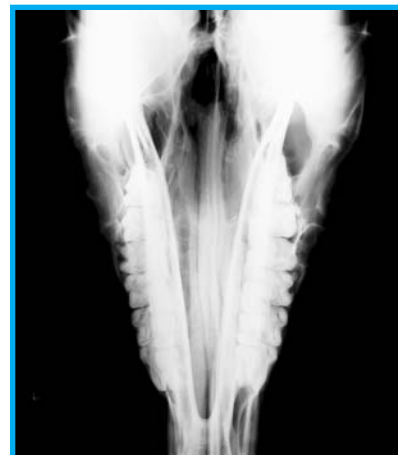

SA100+HF

MINXRAY[®]

High Frequency Radiology System
For Small or Mixed Animal Practice

Big dog? No problem.

Horse skull in the field?
No problem either!

Compact and versatile system to meet a wide range of imaging needs

MinXray's unique **SA100+HF** system provides high functionality for in-clinic and ambulatory small and large animal imaging. This system offers powerful, state-of-the-art x-ray technology packaged with an easy to use space-saving table.