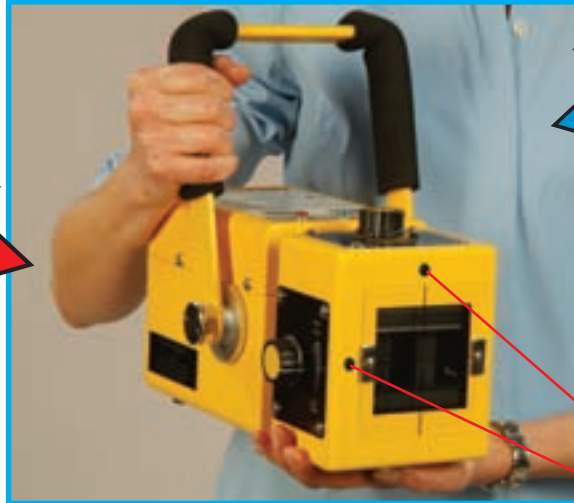

HF8015+d1p ultra light

MINXRAY®

High Frequency Portable X-ray Unit for Equine Practice